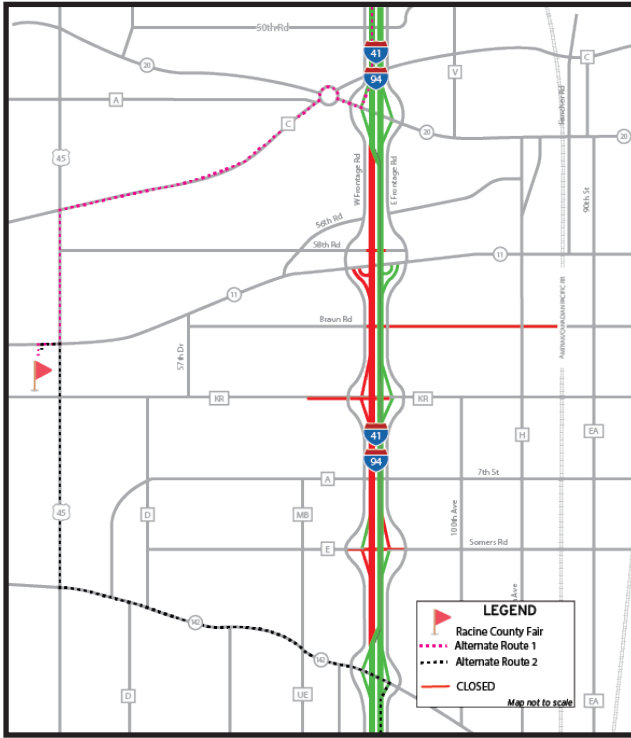

DIRECTIONS

Racine County Fairgrounds

July 24-28, 2019

19805 Durand Ave.
Union Grove, WI 53182
(262) 878-3895

<http://www.racinecountyfair.com/>

Alternate routes to Racine County Fair during the I-94 North-South Freeway reconstruction:

Alternate Route 1 utilizing the WIS 20 exit from I-94 EAST (SB):

Motorists should exit WIS 20 and turn right (west) at WIS 20. Take WIS 20 to County C (Spring St) and turn left (south) and continue to WIS 45 (S. Colony Ave). Turn left (south) on WIS 45 to WIS 11. Turn right (west) on WIS 11 and continue to Racine County Fairgrounds.

Alternate Route 2 utilizing the WIS 142 exit from I-94 WEST (NB):

Motorists should exit WIS 142 and turn left (west) on WIS 142. Follow WIS 142 to WIS 45 and turn right (north) on WIS 45. Take WIS 45 to WIS 11 and turn left (west) on WIS 11 and continue to Racine County Fairgrounds.